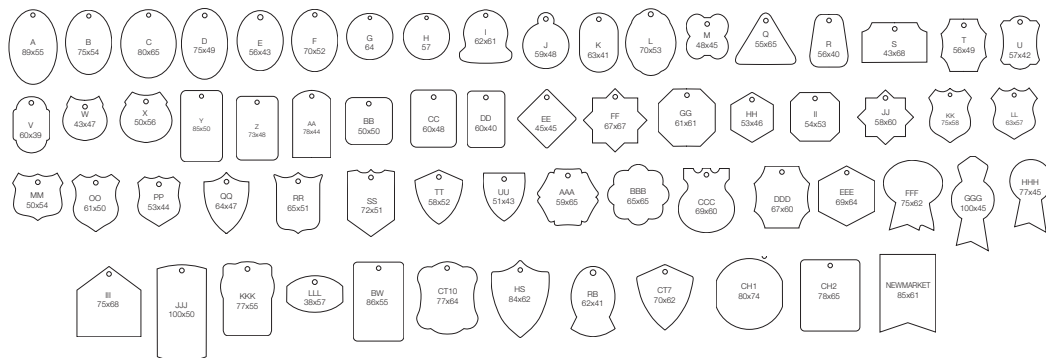

SLB/3 Round 2½" Lapel Badges with safety pin fastening 35p each
Title - SECRETARY, ASSISTANT SECRETARY, TREASURER, PRESIDENT, VICE PRESIDENT, CHAIRMAN, VICE CHAIRMAN, JUDGE, STARTER, OFFICIAL, STEWARD, COMMITTEE, CLERK OF THE COURSE, VET. SURGEON, CLERK OF THE SCALES, MARSHAL, STAFF, DOCTOR, MEMBER, SPONSOR, OWNER, PATRON, PRESS, GUEST

Foiled Card Badges

Made from the same heavy board as the rosette centres in a wide range of shapes and sizes (see badge shapes) safety pin or cord fastening. Titles etc. foil blocked or digitally printed.

B1	Any shape of badge With 1 short tail 1.5" x 4	Pin	1-99	100-999	1000+
B2	Any shape of badge With 2 short tails 1" x 4	Pin	49p	47p	44p
B3	Any shape of badge	Pin	49p	47p	44p
	No tails	Cord	43p	40p	37p
B4	Any shape of badge With 1 long tail 1" x 10"	Pin	39p	37p	32p
B5	Round 2 1/4 multi star badge	Pin	50p	48p	46p
B6	Digital Badge (350GSM)	Pin	86p	75p	67p
	Any Shape	Cord	42p	39p	36p
B7	Digital Mounted Badge (1200 micron)	Pin	38p	36p	31p
	Any Shape	Cord	45p	42p	39p
			41p	39p	34p

A. Badge only orders using existing artwork will incur a set-up cost of £8.00 regardless of total quantities ordered.

B. All badge only orders requiring a new personalised centre will incur a £30 artwork/design cost.

Additional Extras

Knotted cord 8p / Printing on reverse 8p / Knotted cord with safety pin 10p

Foil blocked coloured bar 10p / Numbered on reverse 8p

Available Badges & Swing Tags